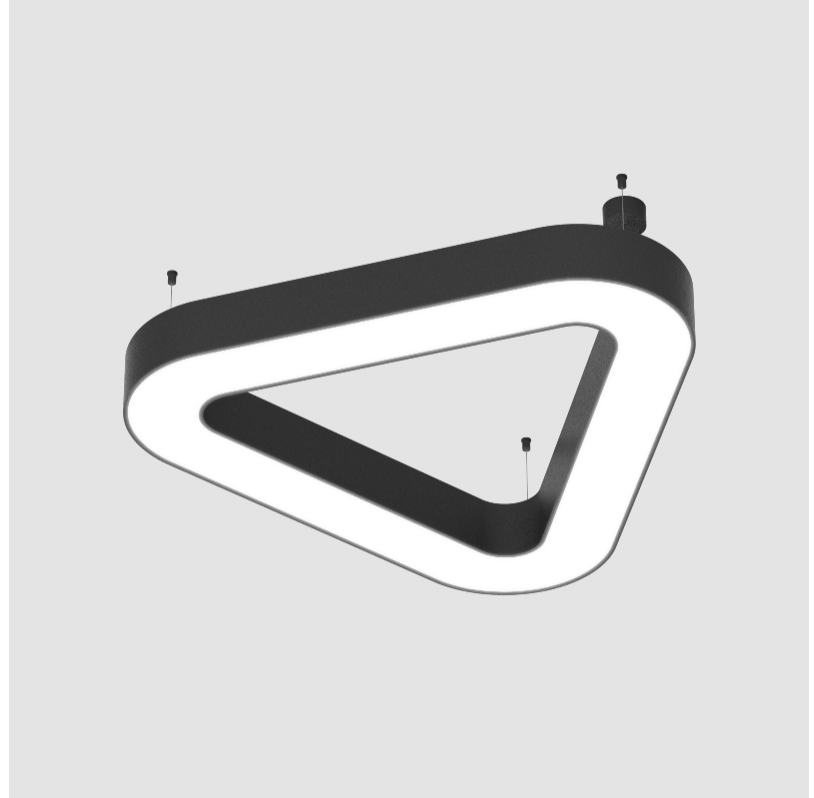

GENERAL

Series: Glorious
Subseries: Glorious Victory
Brand: Prolicht
Division: Architectural
Mounting Type: Suspension
Mounting Location: Ceiling
Subcategory: Ambient

PHYSICAL

Shape: Abstract
Length (mm): 1100
Length (in): 43 5/16
Width (mm): 1100
Width (in): 43 5/16
Height (mm): 120
Height (in): 4 3/4
Max. Overall Height (mm): 2120
Max. Overall Height (in): 83 7/16
Light Distribution: Direct / Indirect
Weight (kg): 10.819
Weight (lbs): 23.851
Diffuser: PMMA - Opal or Micro-Prism
Fixture Finish: SSR / BKV / CWI / CRY / HAB / LAG / UFT / ITA / RUA / RUR / MIC / FTG / MYG / TWT / LOD / PUS / FRO / FUP / KIA / POP / BLS / SPG / MEY / GOH / GUM / CHC / COM / ABZ / JAG / OBR / MOS / ROR
Fixture Material: Aluminum

ELECTRICAL

Lamp Type: LED (Zhaga Standard)
Input Wattage (W): 70
Total Output Wattage (W): 60 / 48 (3500K)
Dimming: Non-Dimming / Phase Dimming (120Vac only) / 0-10V Dimming
Driver Included: Yes
Driver Location: Integrated
Driver Type: Constant Current - 120 / 277Vac
Driver Class: Class 2
Input Voltage (V): 120 - 277
Constant Current (MA): 350 / 900/600 (3500K)

LED

Color Temperature (°K): 3000 / 3500 / 4000
Max. Delivered Lumen (lm): 4150 / 4302 / 4390 Direct / 3660 / 3783 / 3860 Indirect
CRI: >80 CRI
Efficiency (%): 70.9
Lamp Life (hrs): 50000

OPTICAL

RATINGS AND CERTIFICATIONS

Certified By: Certified for North American Standards
IP rating: IP20