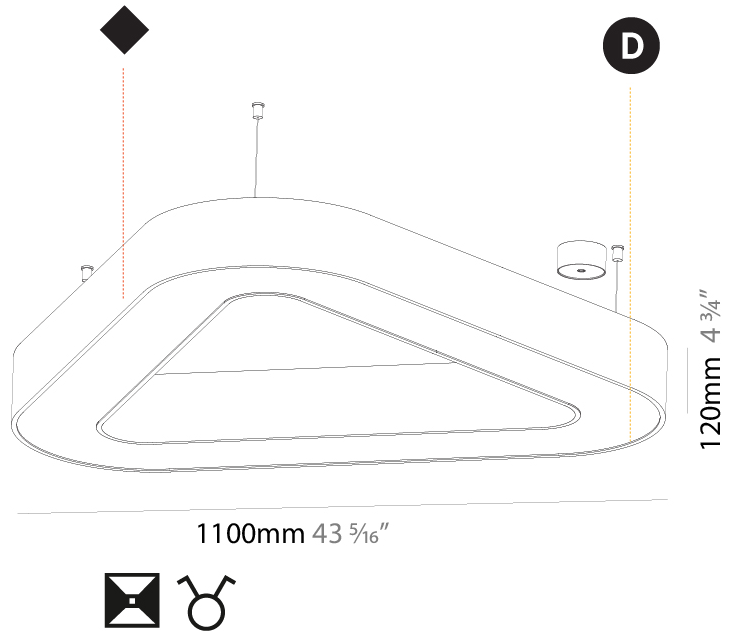

GENERAL

Series: Glorious
Subseries: Glorious Victory
Brand: Prolicht
Division: Architectural
Mounting Type: Suspension
Mounting Location: Ceiling
Subcategory: Ambient

PHYSICAL

Shape: Abstract
Length (mm): 1100
Length (in): 43 5/16
Width (mm): 1100
Width (in): 43 5/16
Height (mm): 120
Height (in): 4 3/4
Max. Overall Height (mm): 2120
Max. Overall Height (in): 83 7/16
Light Distribution: Direct / Indirect
Weight (kg): 10.819
Weight (lbs): 23.851
Diffuser: PMMA - Opal or Micro-Prism
Fixture Finish: SSR / BKV / CWI / CRY / HAB / LAG / UFT / ITA / RUA / RUR / MIC / FTG / MYG / TWT / LOD / PUS / FRO / FUP / KIA / POP / BLS / SPG / MEY / GOH / GUM / CHC / COM / ABZ / JAG / OBR / MOS / ROR
Fixture Material: Aluminum

ELECTRICAL

Lamp Type: LED (Zhaga Standard)
Input Wattage (W): 70
Total Output Wattage (W): 60 / 48 (3500K)
Dimming: Non-Dimming / Phase Dimming (120Vac only) / 0-10V Dimming
Driver Included: Yes
Driver Location: Integrated
Driver Type: Constant Current - 120 / 277Vac
Driver Class: Class 2
Input Voltage (V): 120 - 277
Constant Current (MA): 350 / 900/600 (3500K)

LED

Color Temperature (°K): 3000 / 3500 / 4000
Max. Delivered Lumen (lm): 4150 / 4302 / 4390 Direct / 3660 / 3783 / 3860 Indirect
CRI: >80 CRI
Efficiency (%): 70.9
Lamp Life (hrs): 50000

OPTICAL

RATINGS AND CERTIFICATIONS

Certified By: Certified for North American Standards
IP rating: IP20